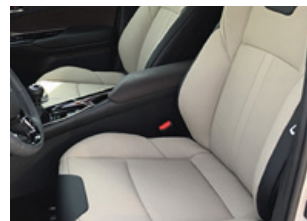

LEATHER SEATS

€2,200.00

TOYOTA C-HR BEIGE/BLACK WITH
TOYOTA C-HR EMBOSSED
BELOW HEADREST

TOYOTA C-HR STANDARD
BLACK
LEATHER

STANDARD KITS HAVE NATURAL LEATHER COMBINED WITH SYNTHETIC LEATHER.

SIDE STEPS

€1,050.00